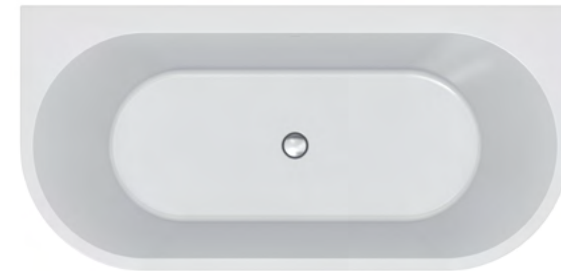

odpływ | drain

centralny, po środku
centrally located

w zestawie | in a set

syfon z korkiem klik-klak chrom
siphon with click-clack plug chrome

nóżki umożliwiające
wypoziomowanie wanny
bathtub levelling with
adjustable legs