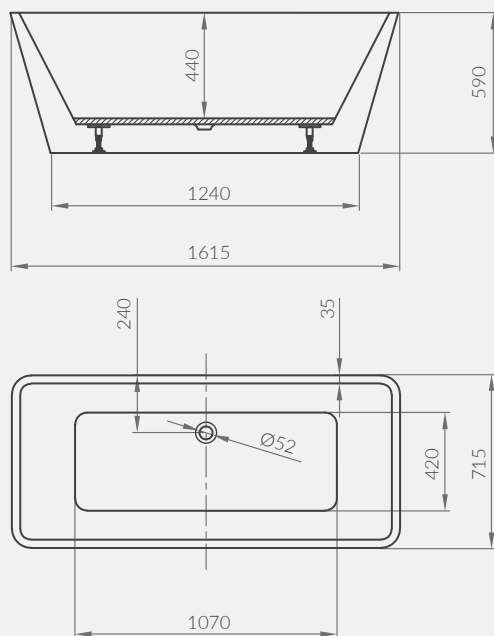

Wanna wolnostojąca prostokątna CREA 162×72
CREA 162×72 rectangular freestanding bathtub

kod produktu | product code: **S301-299**