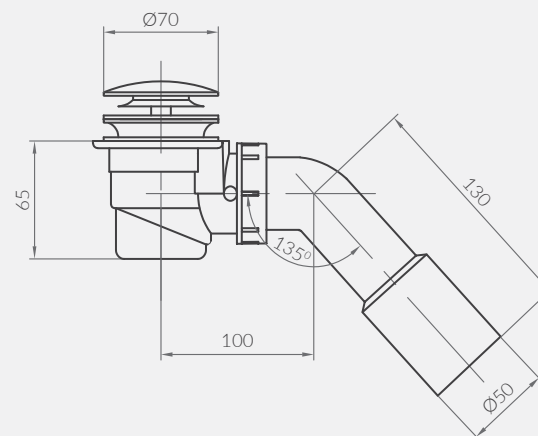

Syfon wannowy klik-klak czarny | złoty | chrom | biały
Siphon for bathtub klik-clack black | gold | chrome | white

kod produktu | product code:

- **S904-008** - czarny | black
- **S904-009** - złoty | gold
- **S904-010** - chrom | chrome
- **S904-013** - biały | white