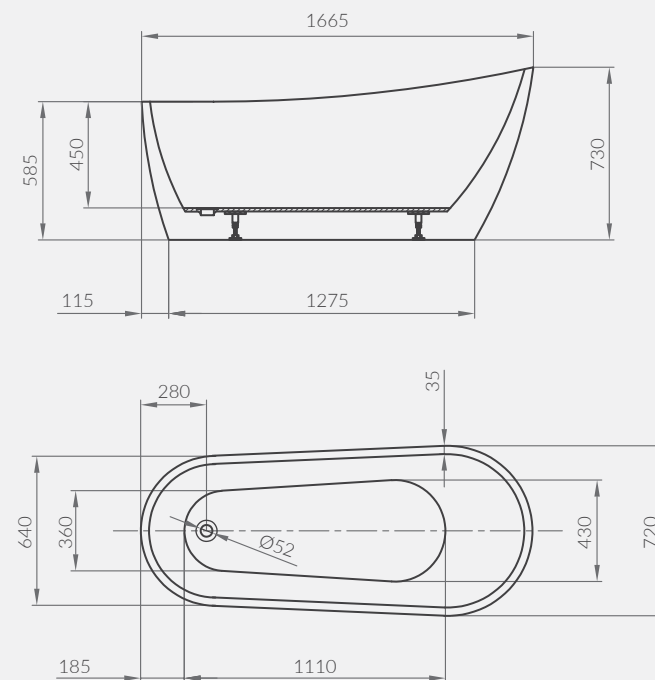

Wanna wolnostojąca owalna ZEN by Cersanit 167×72
ZEN by Cersanit 167×72 oval freestanding bathtub

kod produktu | product code: **S301-302**